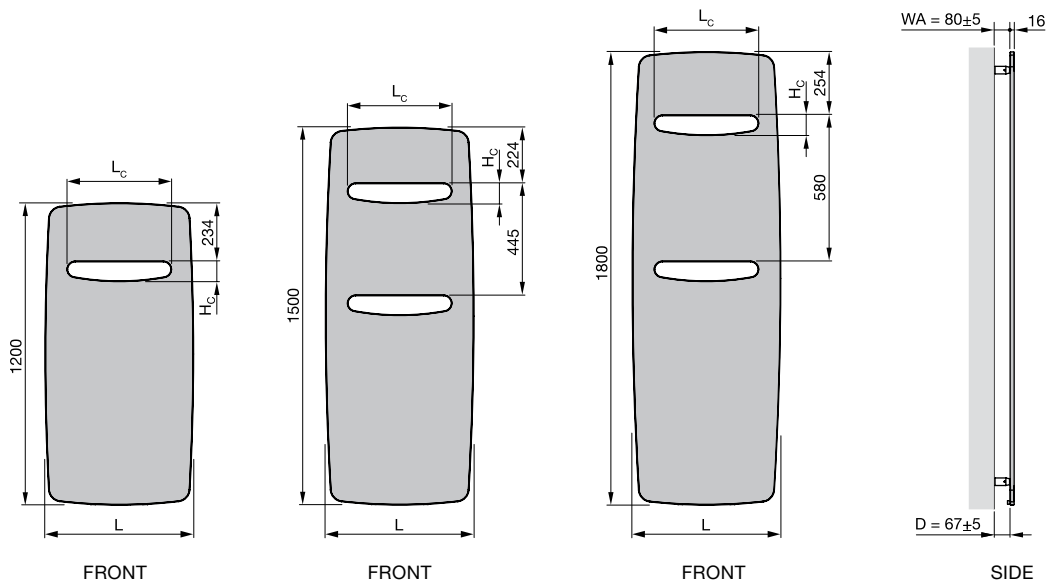

Model overview

H_c = height of cut-out
 L = length
 L_c = length of cut-out
 D = distance from wall to middle of connection
 WA = wall clearance

Dimensions in mm

Connection to hot water central heating system

Painted version, central connection 50 mm

Model	H mm	L mm	$H_c^{1)}$ mm	$L_c^{1)}$ mm	Thermal output			
					75/65/20 °C ²⁾ Watt	70/55/24 °C Watt	55/45/24 °C Watt	55/45/20 °C Watt
With towel cut-out								
VIT-120-050	1200	490	69	330	483	353	220	262
VIT-150-050	1500	490	69	330	605	440	272	324
VIT-180-050	1800	490	69	330	714	522	326	387
VIT-120-060	1200	590	76	410	595	431	266	317
VIT-150-060	1500	590	76	410	703	512	319	379
VIT-180-060	1800	590	76	410	869	633	394	468
VIT-180-070	1800	690	85	495	1036	751	463	553

H = height, L = length, H_c = height of cut-out, L_c = length of cut-out

1) Number of cut-outs: 1 x for H = 1200 mm, 2 x for H = 1500 and 1800 mm

2) Nominal heat output according to EN 442

Zehnder Vitalo Spa