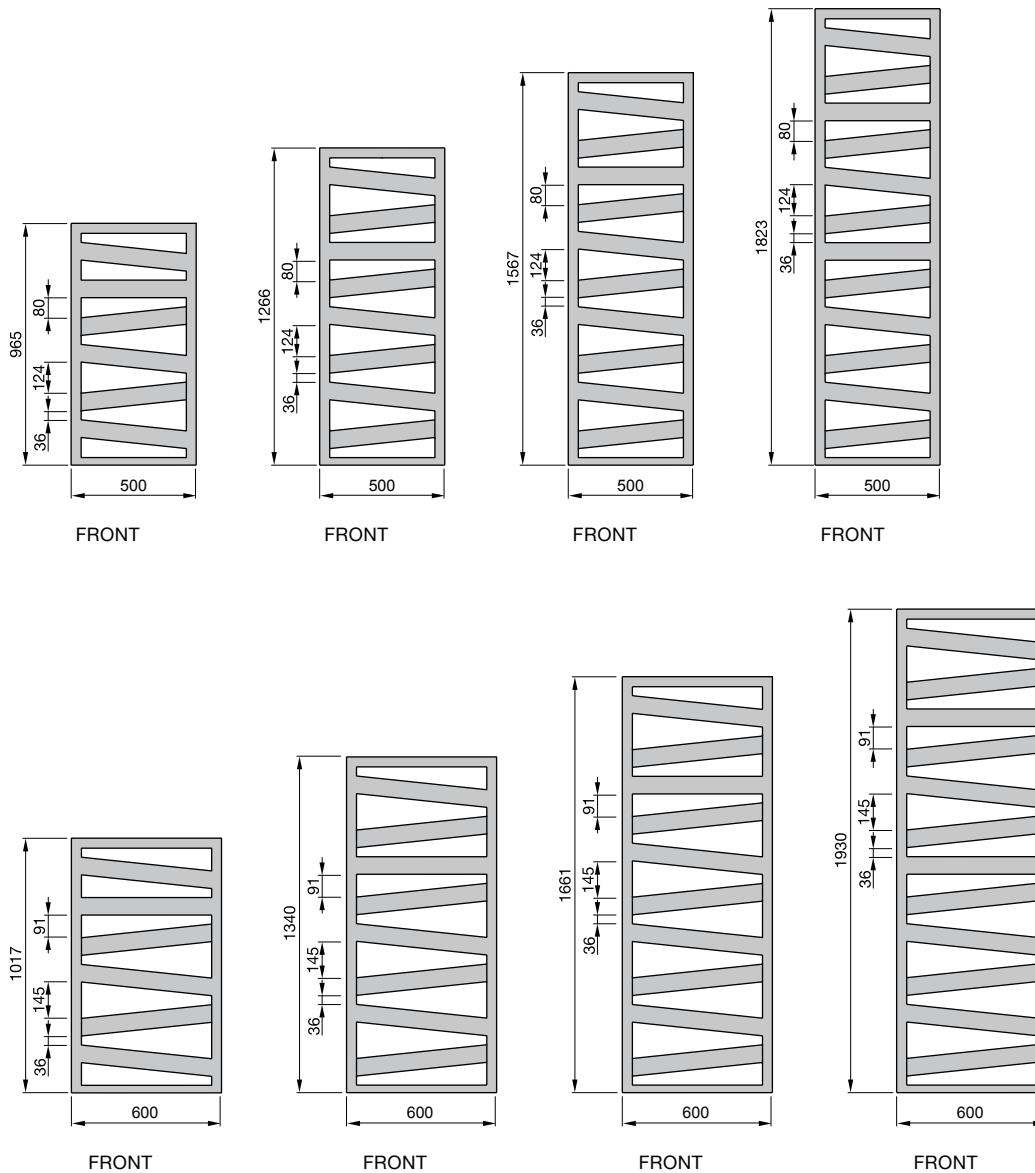

# Zehnder Kazeane

Product data sheet

Like a steel band that wraps around the bathroom radiator, Zehnder Ribbon impresses with its modern design and practicality. Its oblique rungs are inspired by architectural structures with multiple levels. Large spaces provide the whole family with plenty of room to hang several towels. This linking of form and function transforms Zehnder Ribbon into a radiator that invites comfort and class into the bathroom. Available in any colour and finish from the Zehnder colour chart.

## **Special benefits for hot water operation**

- Flexible installation due to 50 mm centre connections
- Flexible installation through right and left connections

## Model overview

Dimensions in mm